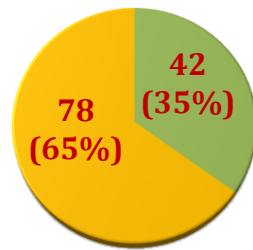

LABORATORY DATA

RT-PCR LABORATORIES IN KARNATAKA

- GOVERNMENT LABS
- PRIVATE LABS

Test done details			
Date	Rapid Antigen Detection Test	RT PCR & Other methods	Total Test
Today	8768	79774	88542
Cumulative Total (till today)	3536544	8818814	12355358